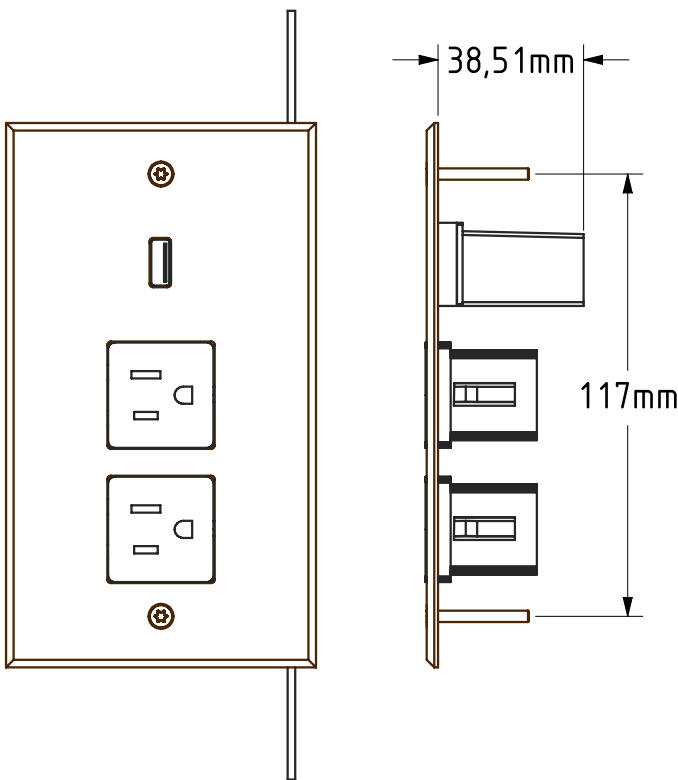

Technical sheet
01/09/2017

Collection: Classic  
 Dimensions: 144x82x3  
 Description: 2 Plug US + 1 USB US  
 Material: Brass  
 Possible finishes: All shades of the color chart Meljac  
 Back box to use: US BOX 144x82  
 Other back box compatible: No

**TECHNICAL INFORMATION**

EQUIPMENT	
Type of mechanism	Plug US MEYER + 1 USB US
Power supply	125V-15A    220V-7A
How to use	This product is indoor fitting and It's voltage Cleaning only by soft and dry duster, no products Protection index: IP12

Les dimensions données sont indicatives et peuvent être amenées à changer à la réalisation. Le boîtier est en option.  
 The dimensions given are indicative and can be changed during the manufacturing process. The back box is optional.

	TITLE <b>2 PC US + 1 USB US</b>		
	N° Faisabilité <b>F170784</b>	Réf.méca 144x82x3	AVA <span style="float: right;">RM 01/09/17</span>