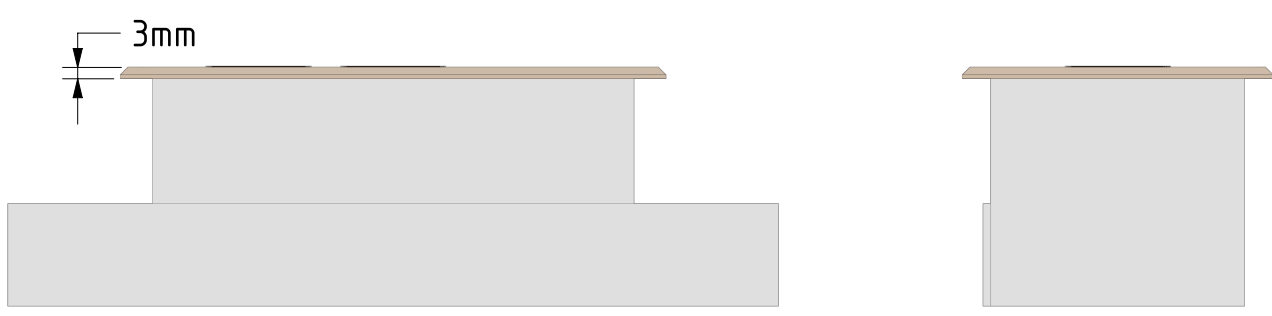

Les dimensions données sont indicatives et peuvent être amenées à changer à la réalisation. Le boîtier est en option.
The dimensions given are indicative and can be changed during the manufacturing process. The back box is optional.

	TITLE 2 PC US + 1 USB US		
	N° Faisabilité F170784	Réf.méca 144x82x3	AVA RM 01/09/17