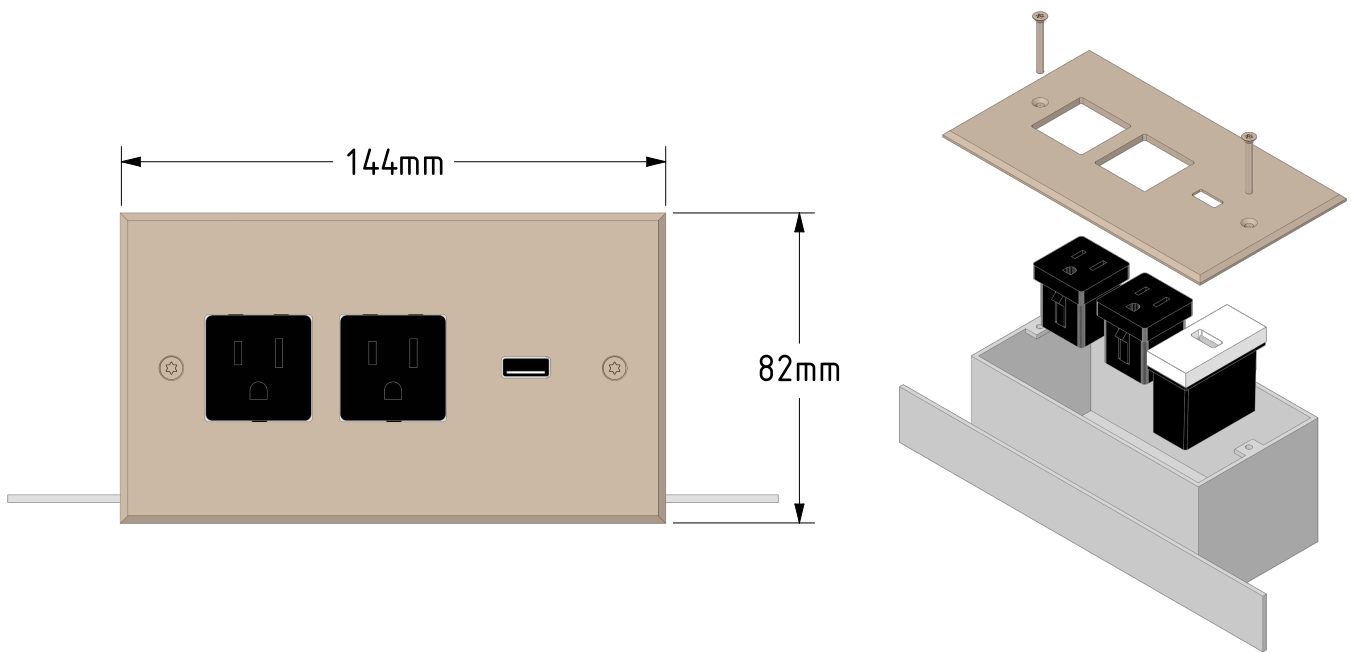

Technical sheet
01/09/2017

Collection: Classic  
 Dimensions: 144x82x3  
 Description: 2 Plug US + 1 USB US  
 Material: Brass  
 Possible finishes: All shades of the color chart Meljac  
 Back box to use: US BOX 144x82  
 Other back box compatible: No

**TECHNICAL INFORMATION**

EQUIPMENT	
Type of mechanism	Plug US MEYER + 1 USB US
Power supply	125V-15A    220V-7A
How to use	This product is indoor fitting and It's voltage Cleaning only by soft and dry duster, no products Protection index: IP12

Les dimensions données sont indicatives et peuvent être amenées à changer à la réalisation. Le boîtier est en option.  
 The dimensions given are indicative and can be changed during the manufacturing process. The back box is optional.

	TITLE <b>2 PC US + 1 USB US</b>		
	N° Faisabilité <b>F170784</b>	Réf.méca 144x82x3	AVA <span style="float: right;">RM 01/09/17</span>