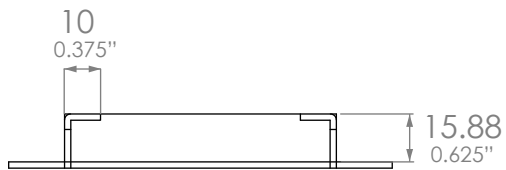

MELJAC

NORTH AMERICA

MELUS8282R

UNLESS OTHERWISE SPECIFIED:
DIMENSIONS ARE IN mm's

SCALE: 1:2

Cover plate: 82 x 82

101.6 x 101.6 x 15.88

Installation Notes:

1. Ring adapter for standard 4S / 1900 box
2. Screw tab orientation must always be aligned horizontally.
3. Ring must be installed perfectly level to ensure that plate will be installed level.