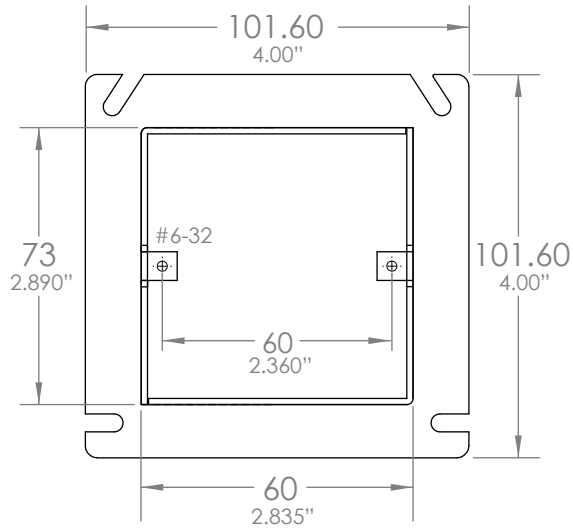

MELJAC

NORTH AMERICA

MELUS8282R

UNLESS OTHERWISE SPECIFIED:
DIMENSIONS ARE IN mm's

SCALE: 1:2

Cover plate: 82 x 82

101.6 x 101.6 x 15.88

Installation Notes:

1. Ring adapter for standard 4S / 1900 box
2. Screw tab orientation must always be aligned horizontally.
3. Ring must be installed perfectly level to ensure that plate will be installed level.