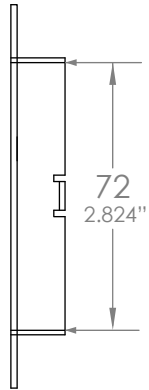

MELJAC

NORTH AMERICA

MELUS8282R

UNLESS OTHERWISE SPECIFIED:
DIMENSIONS ARE IN mm's

SCALE: 1:2

Cover plate: 82 x 82

101.6 x 101.6 x 15.88

Installation Notes:

1. Ring adapter for standard 4S / 1900 box
2. Screw tab orientation must always be aligned horizontally.
3. Ring must be installed perfectly level to ensure that plate will be installed level.