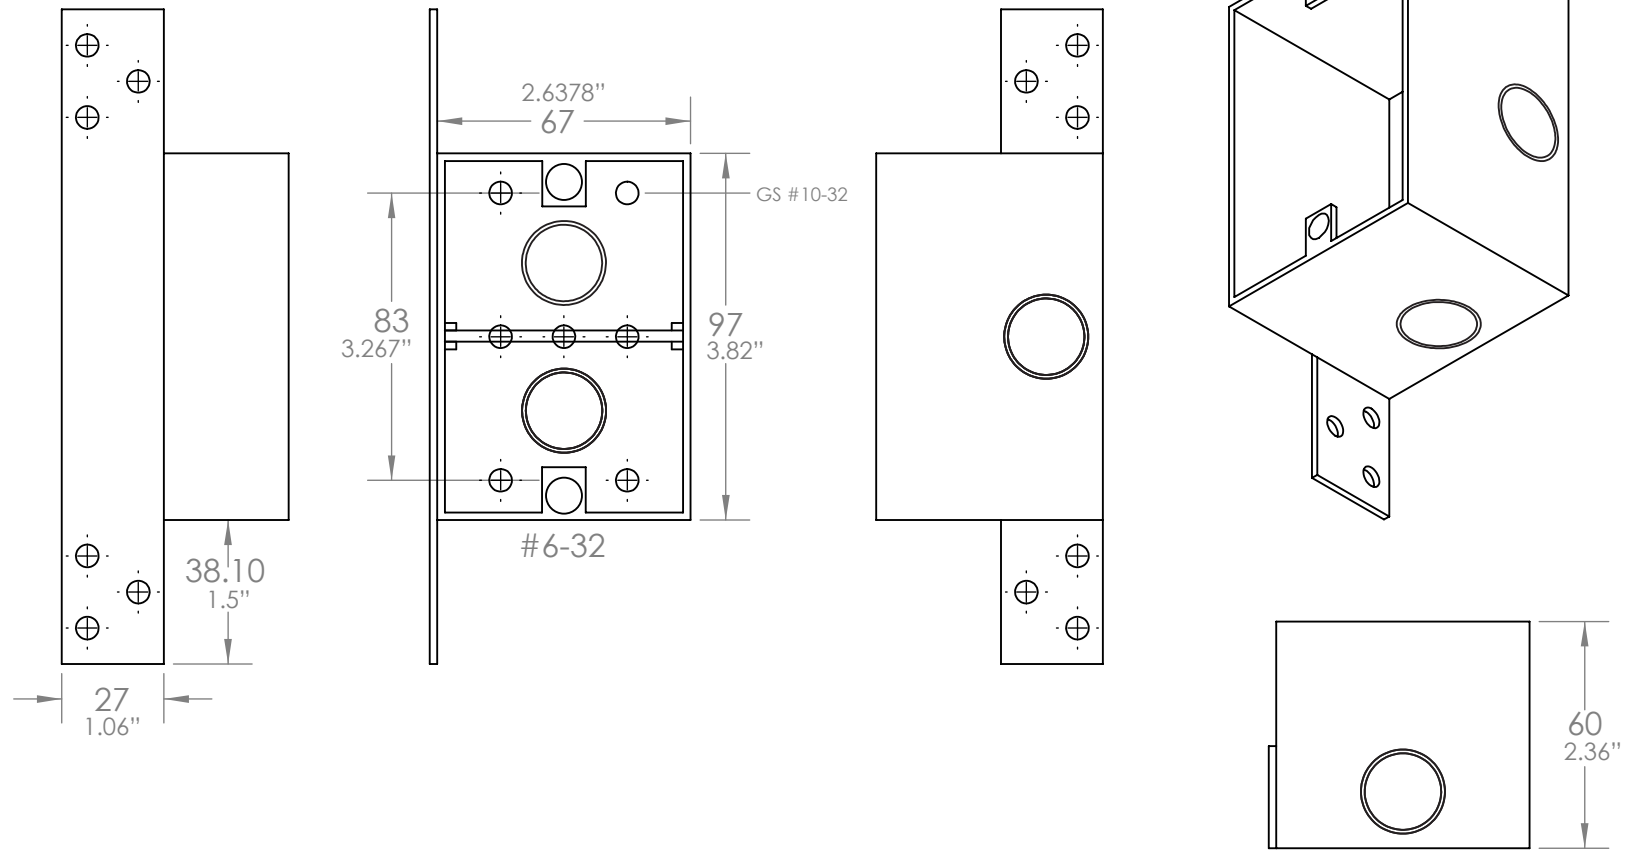

MELJAC

NORTH AMERICA

MELUS11782

UNLESS OTHERWISE SPECIFIED:
DIMENSIONS ARE IN mm's

SCALE: 1:2

Cover Plate: 82 x 117

67 x 97 x 60

NOTE: Includes removable divider

MELUS11782